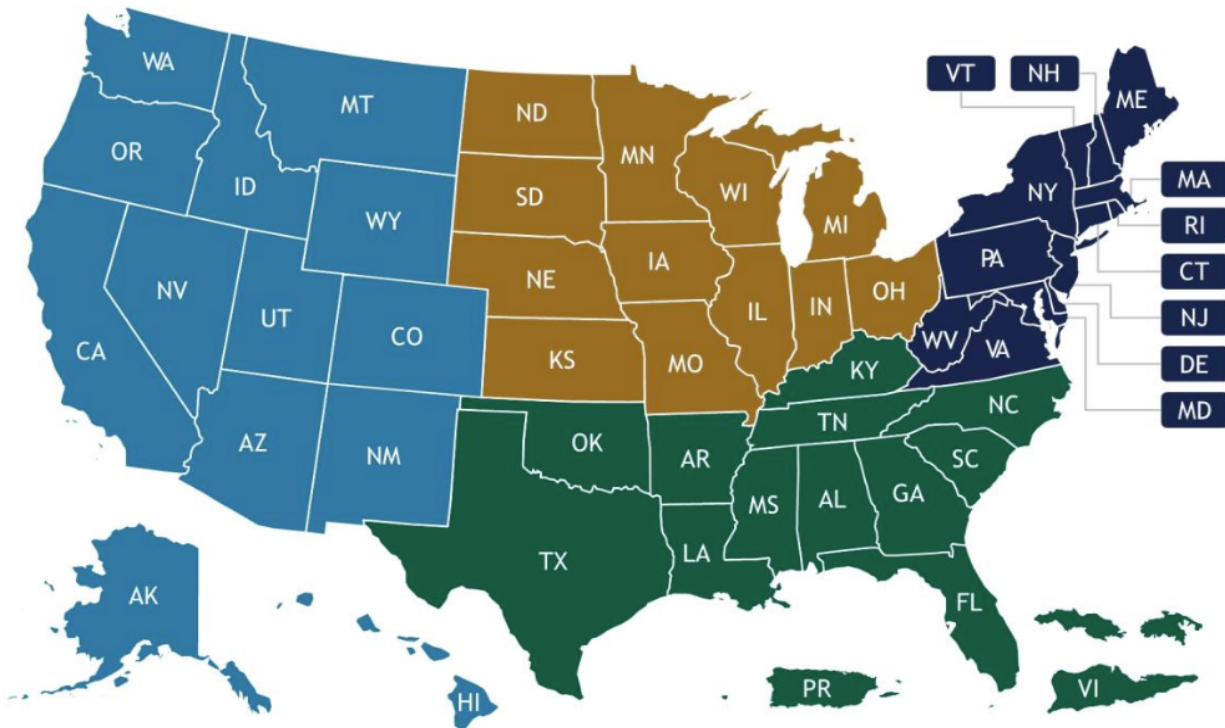

## Multifamily Housing Contacts

Our Field Operations Division maintains local relationships through regionally organized servicing teams and handles all day-to-day servicing of Multifamily housing properties to ensure that tenants have safe and affordable housing. The four regions and the contact information for each Regional Director follows:

### Western Region

Becki Meyer, Regional Director  
[MFHFODWest@usda.gov](mailto:MFHFODWest@usda.gov)  
AK, AZ, CA, CO, HI, ID, MT, NM, NV, OR, UT, WA, WY